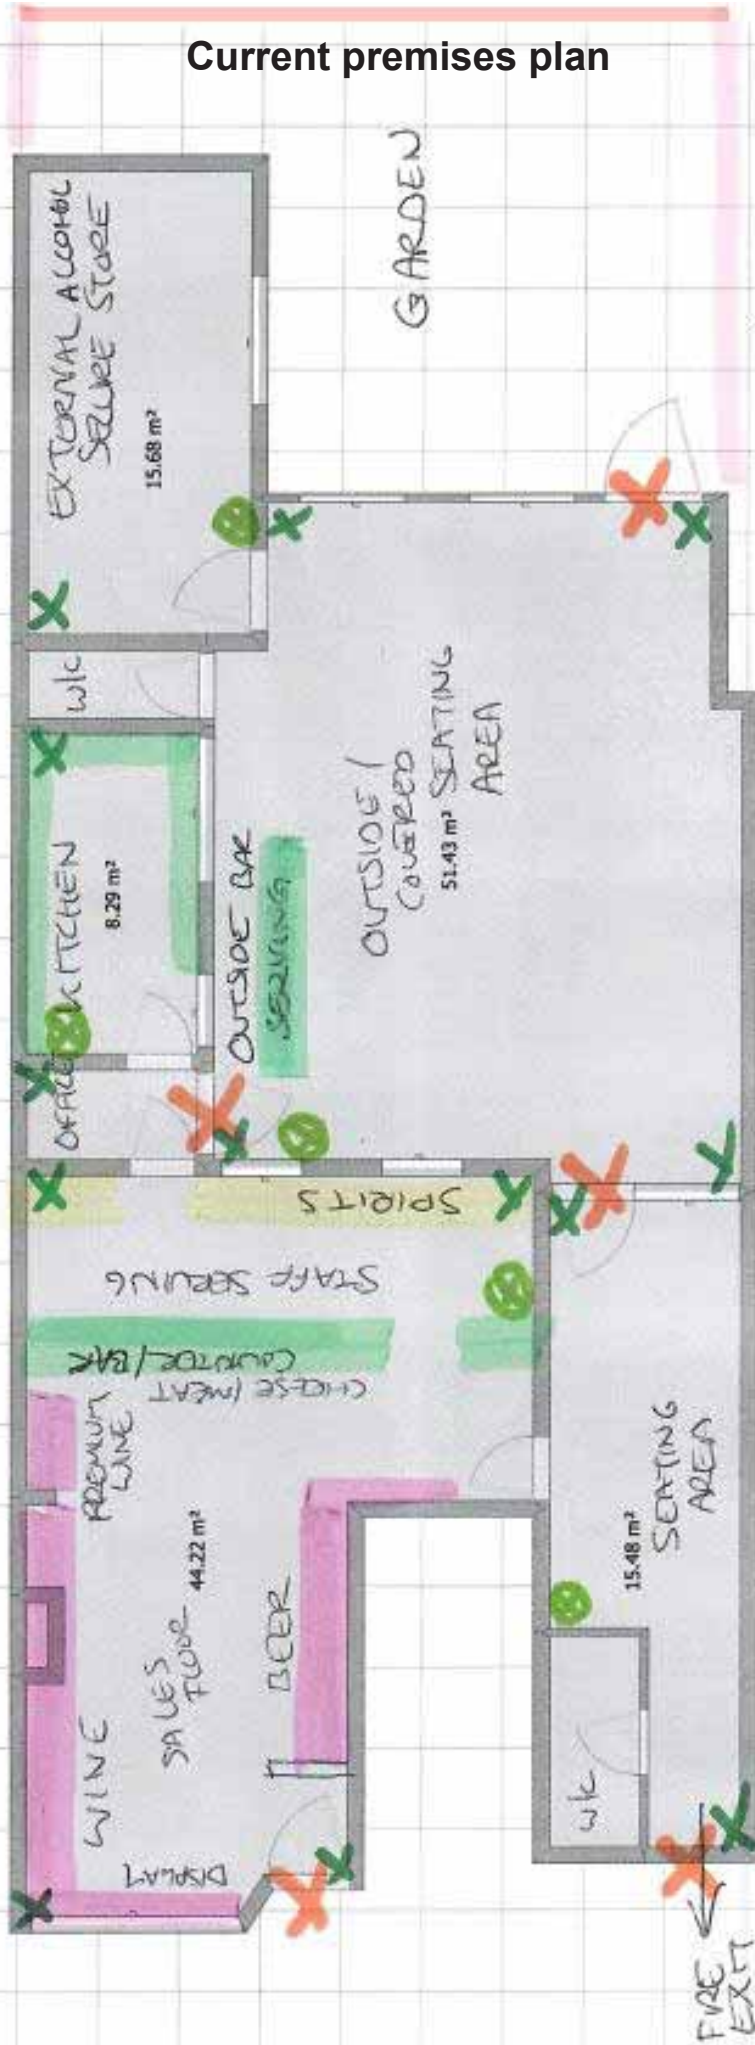

PROPOSED WINE MERCHANT / DELI IN LINGFIELD

-  CCTV POINT
-  FIRE EXIT
-  FIRE / SAFETY EQUIPMENT